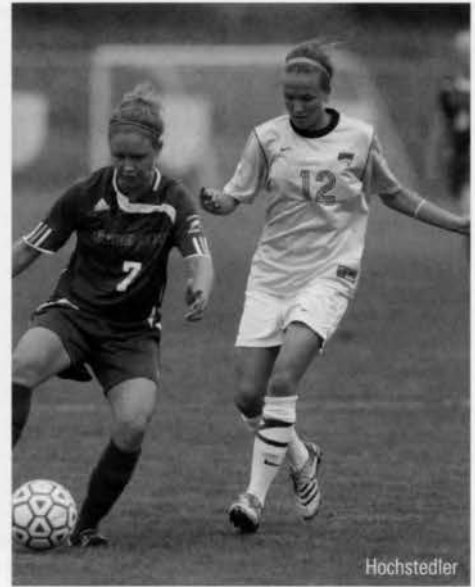

2007 Team Statistics

Shot Statistics	UNI	Opp
Goals-Shot attempts	16-189	30-277
Goals scored average	0.86	1.62
Shot pct.	.085	.108
Shots on goal-Attempts	105-189	132-277
SOG pct.	.556	.477
Shots/Game	10.5	15.4
Assists	8	28
Corner Kicks	40	80
Penalty Kicks	2-2	0-0
Penalties		
Yellow cards	7	7
Red cards	0	0
Attendance		
Total	552	2820
Dates/Avg Per Date	4/138	10/282
Neutral Site #/Avg	4/108	

Team Record W-L-T

Overall:	6-10-2
Conference:	1-4-1
Home:	2-1-1
Away:	1-8-1
Neutral:	3-1-0
Overtime:	2-1-2

Attend Dates Total Average

Total:	18	3806	211
Home:	4	552	138
Away:	10	2820	282
Neutral:	4	434	108

Hochstedler

2007 Individual Statistics

Overall: 6-10-2 Conf: 1-4-1 Home: 2-1-1 Away: 1-8-1 Neut: 3-1-0

#	Name	GP-GS	Min	G	A	Pts	Sh	Shot%	SOG	SOG%	GW	PK-ATT
12	Chelsie Hochstedler	16-15	1170	6	0	12	27	.222	16	.593	1	2-2
4	Amy Seubert	18-18	1642	4	1	9	26	.154	14	.538	1	0-0
24	Laura Wagner	18-17	1364	2	3	7	38	.053	18	.474	1	0-0
3	Ericka O'Meara	18-13	1261	2	0	4	23	.087	16	.696	1	0-0
19	Colleen Gallagher	15-7	595	1	1	3	12	.083	8	.667	1	0-0
23	Laura Heaton	15-0	576	1	0	2	7	.143	4	.571	0	0-0
14	Jenna O'Hara	18-17	1331	0	1	1	10	.000	8	.800	0	0-0
8	Meghan Schoeberl	18-18	1511	0	1	1	7	.000	3	.429	0	0-0
7	Allie Sowell	18-18	1633	0	1	1	2	.000	0	.000	0	0-0
10	Nicole Ferlito	10-0	313	0	0	0	10	.000	6	.600	0	0-0
2	Jana Teague	18-15	1227	0	0	0	9	.000	4	.444	0	0-0
17	Molly Off	16-5	567	0	0	0	5	.000	3	.600	0	0-0
16	Jenna Schonert	17-1	599	0	0	0	5	.000	0	.000	0	0-0
9	Tiffany Wendel	18-16	922	0	0	0	4	.000	2	.500	0	0-0
15	Lindsey Daugherty	4-0	131	0	0	0	2	.000	2	1.000	0	0-0
18	Lauren Baldauf	5-1	94	0	0	0	1	.000	1	1.000	0	0-0
11	Kalyn Jones	18-18	1575	0	0	0	1	.000	0	.000	0	0-0
22	Kaitlyn Shepard	7-0	98	0	0	0	0	.000	0	.000	0	0-0
6	Gretchen Orcutt	5-1	76	0	0	0	0	.000	0	.000	0	0-0
1	Krista Thorley	5-1	218	0	0	0	0	.000	0	.000	0	0-0
0	Heidi O'Mara	17-17	1454	0	0	0	0	.000	0	.000	0	0-0
	Total	18	18357	16	8	40	189	.085	105	.556	5	2-2
	Opponents	18	-	30	28	88	277	.108	132	.477	10	0-0

#	Name	GP-GS	Min	GA	Avg	Saves	Pct	W	L	T	Sh
0	Heidi O'Mara	17-17	1453:57	25	1.55	91	.784	6	9	2	5
1	Krista Thorley	5-1	217:34	5	2.07	8	.615	0	1	0	0
	Team		0:00	0	0.00	1	1.000	0	0	0	2
	Total	18	1671:31	30	1.62	100	.769	6	10	2	7
	Opponents	18	1671:31	16	0.86	89	.848	10	6	2	8

Team saves: 1