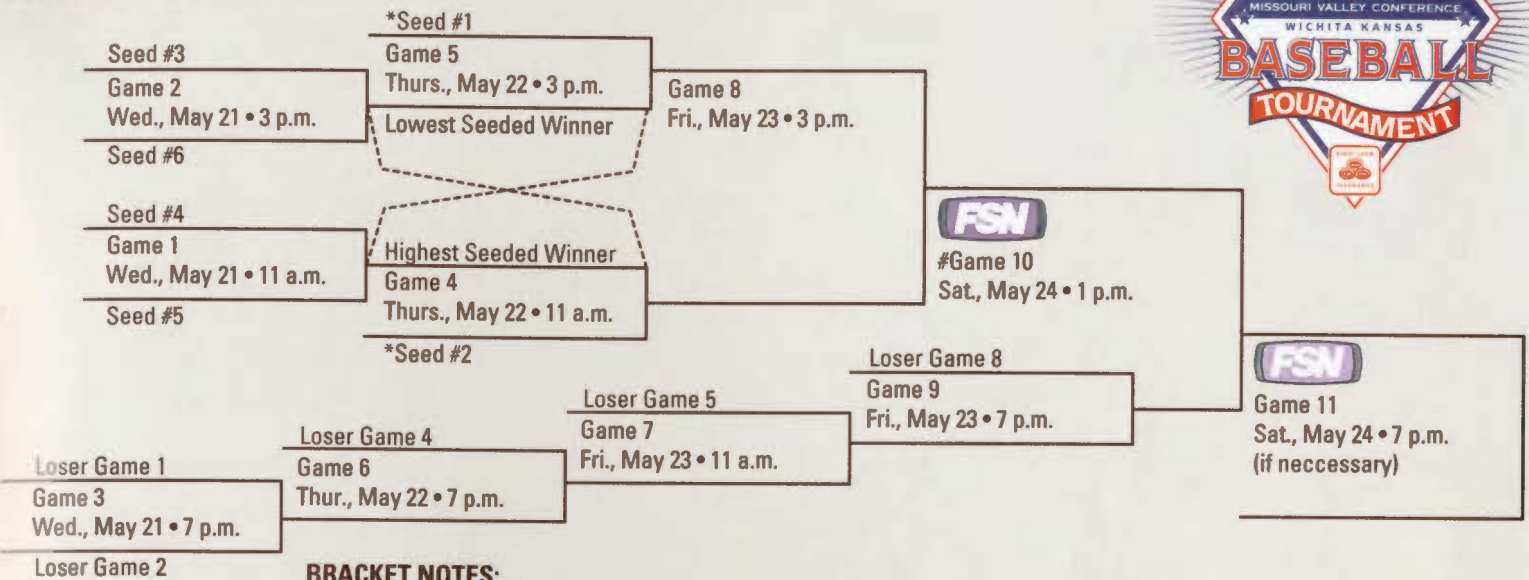

2008 STATE FARM MVC BASEBALL TOURNAMENT

May 21-24, 2008 • Wichita, Kansas

Host: Wichita State