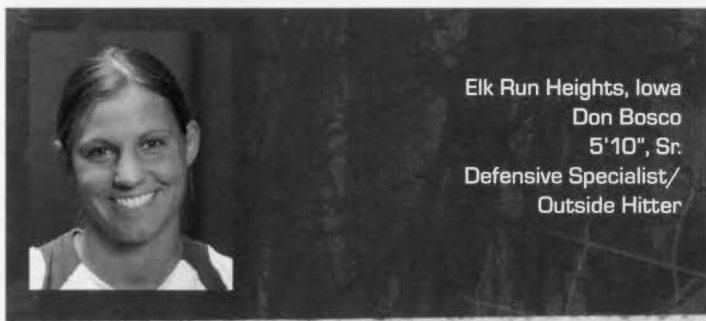

Elk Run Heights, Iowa
Don Bosco
5'10", Sr.
Defensive Specialist/
Outside Hitter

MELISSA SCHMITZ 19

2006: Appeared in 19 matches and 25 games for the Panthers ... had season-best four digs against Kansas State 9/8.

2005: Played in 15 matches and 47 games, primarily in the back row ... averaged 1.77 digs per game ... had a career-high seven kills at Bradley Sept. 30 ... also had a career-best 15 digs versus the Braves that night ... had nine digs in thee straight matches, against Indiana State (Oct. 8), Missouri State (Oct. 14) and Wichita State (Oct. 15).

2004: Did not see any action as a redshirt freshman.

2003: Redshirted.

High School: Two-time first team all-conference ... named fifth team all-state and to the all-district team ... two-time team MVP and Metro Senior MVP ... second team all-conference in basketball as a senior and honorable mention as a junior ... qualified for the state track meet in the 400 as a junior and senior and was a member of the sprint medley team and the 4x400 ... received Prep-of-the-Week accolades for winning 11 first place medals out of 12 possible events in three track meets ... named Outstanding Female Athlete and received Distinguished Athlete Award ... a member of the National Honor Society.

Personal: Full name is Melissa Ann Schmitz ... daughter of Debra Schmitz ... has already received her bachelor's degree in exercise science ... enrolled in graduate school, pursuing a master's degree in exercise science

CAREER HIGHS

Kills:..... 7 at Bradley (9/30/05)
Aces:..... 3, twice
Blocks:..... 1 vs. Alabama (9/10/05)
Digs:..... 15 at Bradley (9/30/05)
Assists:..... 5 vs. Indiana State (11/4/05)
Points:..... 7.0 at Bradley (9/30/05)

CAREER STATS

Year	MP	GP	K	KPG	E	TA	PCT	AST	APG	SA	SA/G	DIG	DPG	BS	BA	TOT	BPG
2003									Redshirted								
2004									Did not see action								
2005	15	47	11	0.23	10	61	.016	13	0.28	8	0.17	83	1.77	0	1	1	0.02
2006	19	25	0	0.00	3	9	-.333	2	0.08	0	0.00	14	0.56	0	0	0	0.00
Totals	34	72	11	0.15	13	70	-.029	15	0.21	8	0.11	97	1.35	0	1	1	0.01