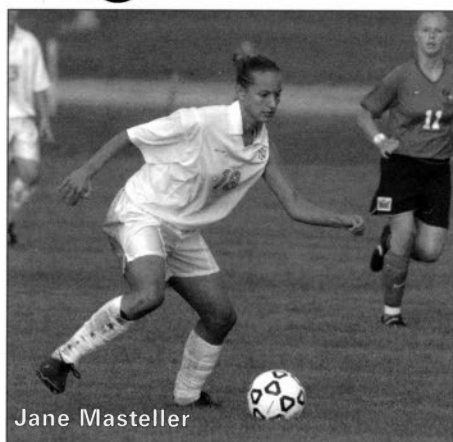

UNI Record Book

Jane Masteller

INDIVIDUAL SINGLE-SEASON RECORDS

Most Goals

- 8 Jane Masteller (2001)
- 7 Emily McCart (2002)
- 5 Jenny Scheller (2000)
- 4 Shanon Dechant (2002)
- 4 Jane Masteller (2000)
- 4 Sarah Lowe (2000)

Most Assists

- 5 Emily McCart (2001)
- 4 Lindsay Davis (2000)
- 3 Natalie McCart (2001)

Most Total Points

- 18 Jane Masteller (2001)
- 14 Emily McCart (2002)
- 11 Jenny Scheller (2000)
- 10 Jane Masteller (2000)
- 9 Emily McCart (2001)
- 9 Sarah Lowe (2000)

Most Shots

- 42 Jane Masteller (2001)
- 39 Shanon Dechant (2002)
- 37 Emily McCart (2001)
- 30 Jane Masteller (2000)
- 29 Sarah Lowe (2000)

Most Shots on Goal

- 27 Jane Masteller (2001)
- 17 Emily McCart (2001)
- 17 Jane Masteller (2000)
- 17 Sarah Lowe (2000)
- 11 Natalie McCart (2001)
- 11 Kate Shaw (2000)
- 11 Jenny Scheller (2000)

Most Hat Tricks

- 1 Emily McCart (2002)
- 1 Jane Masteller (2001)
- 1 Jane Masteller (2000)

Most Consecutive Games With A Goal

- 2 Jane Masteller (Sept. 21-30, 2001)
- 2 Kate Shaw (Sept. 17-22, 2000)
- 2 Jenny Scheller (Sept. 10-15, 2000)

Most Consecutive Games With A Point

- 2 Shanon Dechant (Oct. 25-27, 2002)
- 2 Jane Masteller (Sept. 21-30, 2001)
- 2 Kate Shaw (Sept. 17-22, 2000)
- 2 Jenny Scheller (Sept. 10-15, 2000)

Most Saves

- 192 Anne-Marie Witko (2000)
- 145 Anne-Marie Witko (2002)
- 116 Anne-Marie Witko (2001)

Most Shutouts

- 4 Anne-Marie Witko (2002)
- 3 Anne-Marie Witko (2001)
- 2 Anne-Marie Witko (2000)

Goals Against Average

- 1.68 Anne-Marie Witko (2002)
- 2.26 Anne-Marie Witko (2001)
- 3.09 Anne-Marie Witko (2000)

Total Minutes In Goal

- 1689:57 Anne-Marie Witko (2000)
- 1611:09 Anne-Marie Witko (2002)
- 1354:58 Anne-Marie Witko (2001)
- 88:57 A.J. Clark (2001)

INDIVIDUAL SINGLE-GAME RECORDS

Most Goals

- 3 Emily McCart vs. Indiana State (10/18/02)
- 3 Jane Masteller vs. Western Illinois (8/31/01)
- 3 Jane Masteller vs. Morningside (8/31/00)

Most Assists

- 2 Lindsay Davis vs. Morningside (8/31/00)

Most Points

- 7 Jane Masteller vs. Western Illinois (8/31/01)
- 6 Emily McCart vs. Indiana State (10/18/02)
- 6 Jane Masteller vs. Morningside (8/31/00)

Most Shots

- 8 Jenny Scheller vs. Morningside (8/31/00)
- 7 Jane Masteller vs. Western Illinois (8/31/01)
- 7 Jane Masteller vs. Morningside (8/31/00)

Most Shots on Goal

- 6 Jenny Scheller vs. Morningside (8/31/00)
- 6 Jane Masteller vs. Morningside (8/31/00)

Most Saves

- 24 Anne-Marie Witko vs. Evansville (10/15/00)
- 17 Anne-Marie Witko vs. Illinois State (9/20/02)
- 17 Anne Marie Witko vs. Iowa (9/1/02)
- 16 Anne-Marie Witko vs. Loyola-Chicago (9/22/00)
- 16 Anne-Marie Witko vs. Eastern Illinois (9/3/00)

Most Goals Allowed (min. 8)

- 10 Anne-Marie Witko vs. Creighton (9/1/00)

Most Penalty Kicks Made

- 1 Lindsay Davis vs. Iowa State (9/6/02)
- 1 Lindsay Davis vs. Southern Utah (10/12/01)

Most Penalty Kicks Attempted

- 1 Lindsay Davis vs. Iowa State (9/6/02)
- 1 Lindsay Davis vs. Southern Utah (10/12/01)
- 1 Sarah Lowe vs. Indiana State (9/24/00)

TEAM SINGLE-GAME RECORDS

Most Goals, Game (min. 5)

- 6 vs. Morningside (8/31/00)

Most Goals In First Half