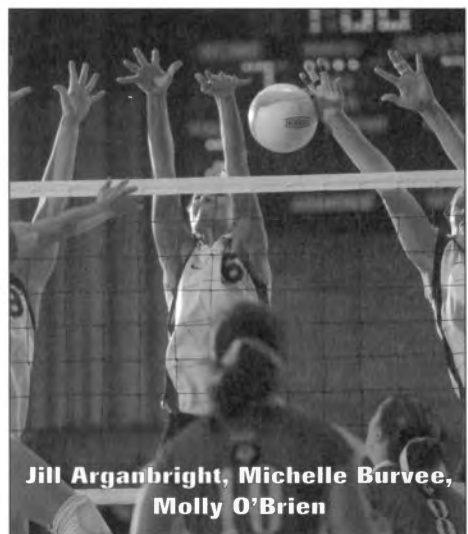

O'Brien's offensive power and blocking ability has set her apart from others in the Valley and ranks among the best in the nation. Opponents have two options when dealing with her. They can either try to stop her, which opens up much for her teammates, or they just let her get the kills.

"No matter what role Molly plays in the game, she is still important because she is doing her job if she gets the kills or block or not," said Petersen.

The Panthers will use the three middle system for the second straight season. It gives them a lot of opportunities and in order to do that, they need depth. Along with O'Brien, fellow senior Michelle Burvee looks to be the core of the system.

Burvee, an energetic individual, probably will take over the role as the team's fireball. In 2002, she was named second team all-MVC after finishing with 2.40 kills and 1.10 blocks a game.

"She really feels everything she is doing out there," commented Petersen. "Her blocking has improved and she also has become an offensive threat, which is good for the team with the three middle system."

Junior Shari Vermeer also will find playing time in the middle, but will spend most of the time on the right side. Last year, she stepped up with the new idea of three middles and now is able to be used in more than one position.

Jill Arganbright, Michelle Burvee, Molly O'Brien

"Shari's versatility has definitely helped in the success we had," said Petersen. "I believe that Shari saved us in some matches last year. Some of it is people focusing on other kids, but you still need to put the ball down and perform even though you are one-on-one and she did that."

Named second team all-MVC, Vermeer worked hard this spring working on the left side as well as the middle. The coaches are excited to see how she progresses this fall.

Stephanie German also is a potential candidate for the middle. Last year, she was pushing to get more playing time early on, but after an injury kept her sidelined for five weeks, it was difficult to catch up.

"It is great to have four middles that you are confident to have out on the court," said Petersen. "Between the four of them, we have a strong base."

Trista Humpal redshirted last year and has come a long way, but will continue to watch and learn. Coach believes that if she is needed, she could step right in. The Panthers also have one incoming freshman for the middle position in Danielle Brazda. She possibly red-shirt this season.

Outside Hitters

UNI has a lot of depth, number wise, but not a lot of experience in its outside hitters. Sophomore Rachael Tink will be the standout at this position because of her playing time last year. She had an incredible spring and will definitely step into the number one left-side hitter position. The coaches can tell that she knows she is going to be one of the go-to players.

"She wants to be the Kim Kester from last year in that she wants to get the ball when we're in trouble so she can do something with it," commented Petersen. "She is powerful and has the opportunity to be one of the team's best passers and defensive players, so we are going to be asking a lot of her."

Junior Jessi Worrell had a great spring, but is behind Tink on the left side. An explosive player, she continues to work hard on consistency and confidence.

The Panthers also have three freshmen that the coaches will have to decide how much playing time they will receive or if they should be redshirted.

Freshman Laura Rowen will see playing time on the left side. Petersen believes that she has all of the tools to make an impact this season. Crystal Hanson also plays the left side and is a great leaper as she won the state high jump title as a junior. Finally, Melissa Schmitz is a very raw athlete and will provide depth, but probably will redshirt this year.

Setters

The setter position is locked in with senior Jill Arganbright. Each year, she continues to break the single-season school record for assists, last season with an incredible 1,689. She needs just 431 more assists to be the all-time career record holder, surpassing Shannon Perry's 4,881.

"Jill is the total package when it comes to the setter," said Petersen. "She is such a tremendous athlete that we expect more out of her than just setting. We expect her to play defense and to block."

2003 MVC Preseason Coaches Poll