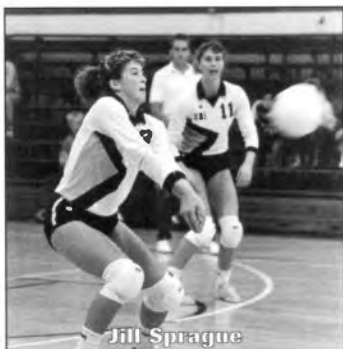

Jill Sprague

KILL ATTEMPTS

1233	Molly O'Brien	2002
1224	Kerri Eich	1997
1201	Kate Galer	1996
1199	Kim Kester	2002
1195	Bobbi Becker	1989
1135	Denise Cuttell	1990
1117	Maryellen McCann	1987
1114	Kim Kester	2001
1081	Alex Auker	1997
1053	Natalie Walters	1993
1048	Kim McCaffrey	2000

DIGS

471	Bobbi Becker	1987
433	Mary Bernhardt	1987
413	Kim Kester	2002
384	Kerri Eich	1997
379	Kim McCaffrey	2001
374	Bobbi Becker	1989
365	Alex Auker	1999
362	Natalie Walters	1993
361	Maryellen McCann	1987
359	Jill Wolf	1996

DIGS PER GAME

3.74	Jill Wolf	1996
3.66	Kerri Eich	1997
3.53	Kate Galer	1993
3.51	Kate Galer	1994
3.48	Natalie Walters	1993
3.48	Alex Auker	1999
3.45	Kate Galer	1995

ASSISTS

1689	Jill Arganbright	2002
1415	Jill Arganbright	2001
1347	Jill Arganbright	2000
1339	Shannon Perry	1997
1297	Bobbie Kreple	1990
1249	Mary Bernhardt	1987
1245	Shannon Perry	1999
1181	Shannon Perry	1998

ASSISTS PER GAME

(min. 100)

12.89	Jill Arganbright	2002
12.75	Shannon Perry	1997
12.30	Jill Arganbright	2001
12.14	Jill Arganbright	2000
12.05	Shannon Perry	1998
11.86	Shannon Perry	1999
11.63	Shannon Perry	1996

ACES

104	Dawn Meester	1991
98	Dawn Meester	1992
86	Dawn Meester	1990
83	Sylvia Eder	1984
73	Maryellen McCann	1986

ACES PER GAME

(min. 25 aces)

1.088	Dawn Meester	1992
.920	Dawn Meester	1991
.761	Sylvia Eder	1984
.711	Dawn Meester	1990
.695	Maryellen McCann	1986

TOTAL BLOCKS

199	Molly O'Brien	2001
180	Jane Witt	1983
168	Chris Less	1991
166	Molly O'Brien	2002
166	Molly O'Brien	2000
162	Denise Cuttell	1990
160	Holly VanHofwegen	1999
157	Holly VanHofwegen	1998
154	Chris Less	1990

BLOCK SOLOS

48	Michelle Schaab	1983
36	Carrie Shurr	1993
35	Kari Warren	1986
30	Tina Parkin	1995
30	Tricia Mills	1993
30	Jane Witt	1983

BLOCK ASSISTS

186	Molly O'Brien	2001
158	Molly O'Brien	2002
150	Jane Witt	1983
147	Molly O'Brien	2000
147	Chris Less	1991
141	Chris Less	1990
139	Shari Vermeer	2002
139	Carrie Shurr	1994
137	Holly VanHofwegen	1999
137	Jodi DeVries	1999
137	Denise Cuttell	1990

BLOCKS PER GAME

1.70	Molly O'Brien	2001
1.65	Carrie Shurr	1994
1.65	Jane Witt	1983
1.60	Holly VanHofwegen	1998
1.57	Carrie Shurr	1993
1.52	Holly VanHofwegen	1999
1.51	Tina Parkin	1995
1.50	Molly O'Brien	2000

TEAM SEASON RECORDS

Matches	58 (1982)
Games	181 (1982)
Wins	41 (1982)
Losses	20 (1983)
Winning Percentage	.968 (1999)
Winning Streak	30 (Sept. 1-Dec. 3, 1999)
Losing Streak	7 (Sept. 13-23, 1983)
Home Winning Streak	60 (Nov. 1, 1997-Present)
Home Attendance Average	1,932 (2002)
Consecutive Games Won	36 (Twice, last Oct. 11-Nov. 19, 1995)
Kills	2,175 (2002)
Total Attempts	4,812 (2002)
Hitting Percentage	.324 (1986)
Service Aces	326 (1987)
Block Solos	157 (1986)
Block Assists	681 (2002)
Team Blocks	383.5 (2002)
Digs	2,462 (1987)
Assists	1,961 (2002)