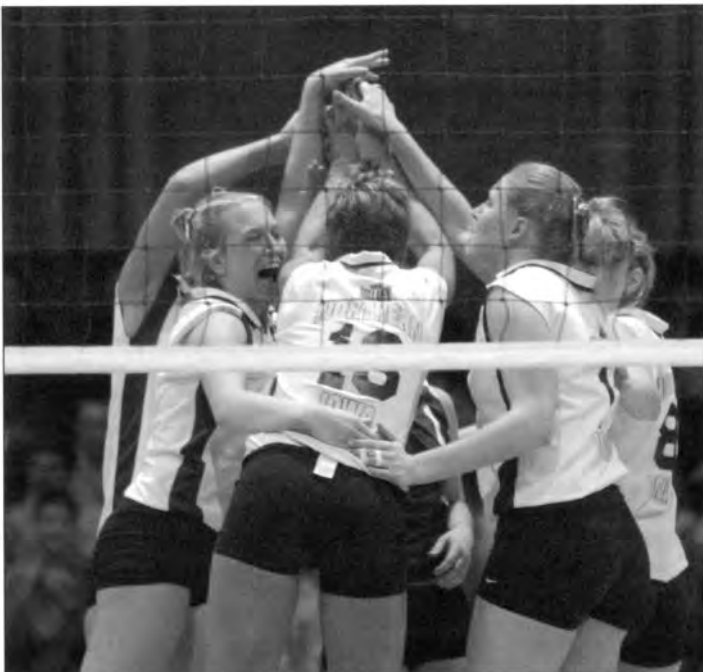

TEAM SUCCESS

In 21 years of Gateway and Missouri Valley Conference competition, UNI has posted 20 or more victories 18 times, captured 12 conference titles, and has appeared in 10 NCAA Tournaments and three N.I.V.C. Tournaments. Last season, UNI advanced to the Sweet 16 of the NCAA Tournament for the third time in four years. It went in as the number four seed, hosting the first two rounds and defeating Wisconsin-Milwaukee and Missouri. It finished the year ranked sixth in the nation by the AVCA. In 1999, the Panthers made their first trip to the Sweet 16 and finished 15th in the final national poll. UNI has compiled a 471-93 overall mark in the last 18 years, 235-26 in conference play, and has reached the national top 25 in 1995, 1998, 1999, 2000, 2001 and in 2002 reached the top 10 with a sixth place finish. UNI's streak of 66 consecutive conference wins from 1997-2001 is fourth-best in NCAA history.