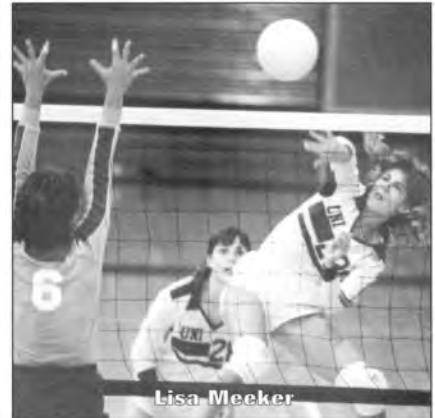

TOTAL BLOCKS-5 GAMES

- 17 Jill Warren vs. Southern Illinois (10/18/85)
- 16 Chris Less vs. Illinois St. (10/25/91)

BLOCK SOLOS-3 GAMES

- 5 Lisa Meeker vs. Western Illinois (11/15/86)
- 4 Carrie Shurr vs. Bradley (11/13/93)

BLOCK SOLOS-4 GAMES

- 8 Kari Warren vs. Iowa St. (11/4/86)
- 6 Michelle Schaab vs. Loras (9/27/83)

BLOCK SOLOS-5 GAMES

- 7 Maryellen McCann vs. SW Missouri St. (11/22/86)
- 6 Michelle Schaab vs. Bradley (10/22/83)

BLOCK ASSISTS-3 GAMES

- **10 Molly O'Brien at Wichita State (11/9/02)**
- 10 Molly O'Brien vs. Evansville (10/6/00)
- 10 Carrie Shurr vs. Southern Illinois (9/9/94)

BLOCK ASSISTS-4 GAMES

- 13 Molly O'Brien vs. UTEP (9/1/01)
- 12 Jodi DeVries vs. Illinois St. (11/20/99)
- 11 Holly VanHofwegen vs. Illinois St. (11/20/99)
- 11 Holly VanHofwegen vs. Indiana St. (11/6/98)
- 11 Tina Parkin vs. Drake (9/15/95)
- 11 Carrie Shurr vs. Wichita St. (9/17/93)

BLOCK ASSISTS-5 GAMES

- 15 Jill Warren vs. Southern Illinois (10/18/85)
- 13 Chris Less vs. Illinois St. (10/25/91)

TEAM MATCH RECORDS

Kills	104 vs. SW Missouri State, 11/22/86
Total Attempts	275 vs. Baylor, 12/5/93
Hitting Percentage	.646 vs. Tulsa, 9/9/95
Service Aces	26 vs. Winona State, 11/6/91
Block Solos	17 vs. Bradley, 10/22/83; Iowa State, 11/4/86
Block Assists	46 vs. Illinois State, 11/20/99
Team Blocks	28 vs. Southern Illinois, 10/18/85
Digs	125 vs. Washington State, 9/11/87
Assists	88 vs. Western Illinois, 9/25/87
Home Attendance	2,539 vs. Iowa, 11/7/89