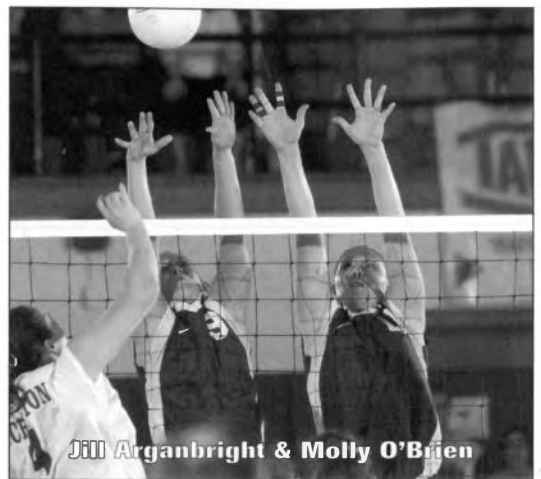

Jill Arganbright & Molly O'Brien

Never looking past MVC opponents, the UNI coaching staff knows that the league will once again be ready to play the Panthers. With the increasing strength of the Valley, UNI knows it will have a tough match every time it takes the court.

"Some of the top teams in the league are also facing some tough opponents in the early season and that will make the conference even better," said Petersen. "The top five teams are going to be very strong and a challenge for us again this year".

With the team's ever challenging schedule, the Panthers always look forward to their home matches in the West Gym. With adoring fans packing the small, 2,051 seat facility, who wouldn't. To top that off, UNI currently holds the nation's longest active home winning streak of 60 matches and looks to extend it by hosting 11 home matches, including nationally ranked Notre Dame.

"The West Gym is definitely a magical place," said Petersen. "It is an awesome feeling just being in the packed gym and listening to the crowd. Our athletes feed off of that and have played some of their best volleyball in the facility."

The UNI fans are some of the best in the country and no matter if it is in the West Gym or at the MVC Tournament, the fans are always there to support the Panthers.

"It was exciting to go to the Valley Tournament last year at Bradley and to look around and see all of the Purple and Gold," said Petersen. "The great support is like having home court advantage no matter where we are playing."

The 2003 UNI team is different than in years past, but the coaching staff knows it will find its own identity when the players have a chance to spend time together in the preseason. With seven new faces on the squad it might take a few weeks for the team to gel, but with the strong leadership abilities of the returners, the team once again should be successful.

The Panthers will not be able to fly or touch the sky if the team is not united. UNI sticks together and its teamwork, positive attitude and ability to enjoy playing the game is what sets it apart from the pack. The team's arms are wide open to new ideas and with the guidance of National Coach of the Year Bobbi Petersen, it will continue to spread its wings and fly away.