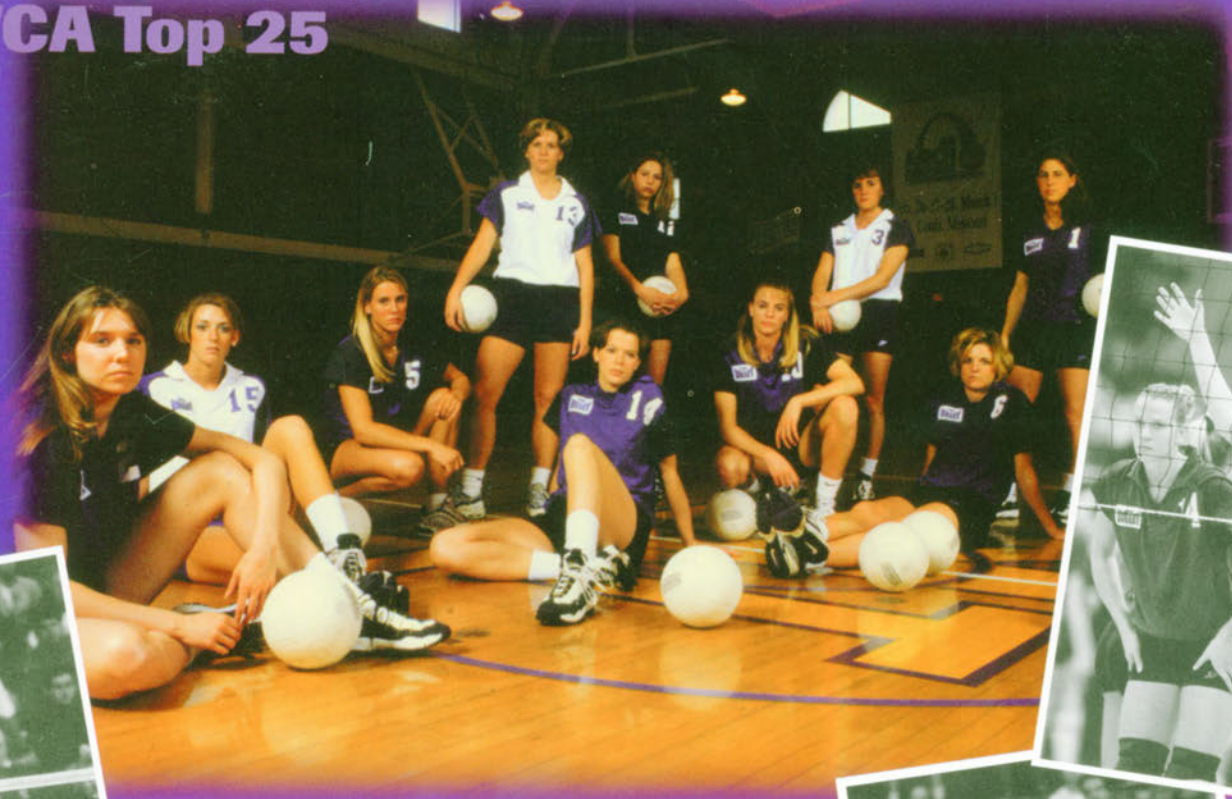

• Missouri Valley Conference Champions

• NCAA Tournament

1999

• Missouri Valley Conference
Coach-of-the-Year

Northern Iowa Panther Volleyball

• Missouri Valley Conference Player-of-the-Year

• AVCA Top 25