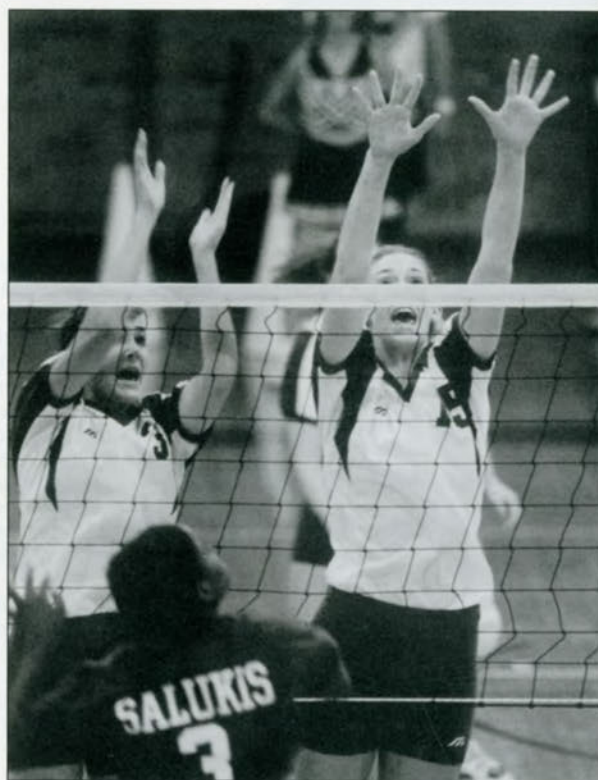

lettered in basketball twice...letters won--volleyball (4) and basketball (2).

Personal - Born June 22, 1978...majoring in Biology...daughter of Doug and Julie VanHofwegen.

Personal Profile

SUMMER 1999 JOB: Lab tech at Lens Crafters

BEST ADVICE I EVER RECEIVED: Trust in the Lord.

HOBBIES: Hiking, skiing, running, traveling

CAREER GOAL: To go to dental school and become a dentist.

Career Statistics

Year	M/GP	K	E	ATT	PCT	SA	DIG	BS	BA	TB	KPG	DPG	BPG
1996	28/95	158	60	389	.252	9	70	13	95	108	1.66	0.74	1.14
1997	26/102	329	187	790	.180	19	226	26	99	125	3.23	2.22	1.23
1998	<u>28/98</u>	<u>300</u>	<u>135</u>	<u>642</u>	<u>.257</u>	<u>30</u>	<u>180</u>	<u>24</u>	<u>133</u>	<u>157</u>	<u>3.06</u>	<u>1.84</u>	<u>1.60</u>
Total	82/295	787	382	1821	.222	58	476	63	327	390	2.67	1.61	1.32