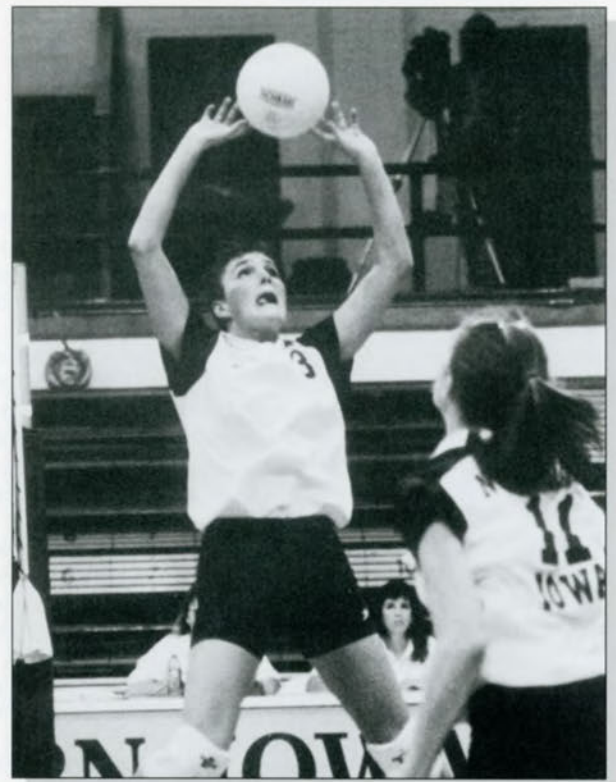

Personal - Born June 14, 1977...majoring in Therapeutic Recreation...daughter of Randy and Linda Perry; Connie and Larry Slaight.

Personal Profile

FAVORITE MOVIE: Hope Floats, Jerry Maguire

FAVORITE ACTOR/ACTRESS: Tom Cruise, Sandra Bullock

THE BEST PART OF BEING AN ATHLETE AT UNI: Playing in the West Gym.

I MOST LOOK UP TO AND ADMIRE: Bobbi Petersen -- for all the time and hard work she puts into UNI Volleyball and smiling while she does it.

MISCELLANEOUS: I've broken my nose three times.

Getting married to (UNI wrestler) Tony Wieland on June 3, 2000.

Career Statistics

Year	M/GP	K	E	ATT	PCT	A	SA	DIG	BS	BA	TB	KPG	APG	BPG
1996	28/96	81	29	216	.241	1116	37	187	3	42	45	0.84	11.63	0.47
1997	27/105	128	42	334	.258	1339	29	312	12	55	67	1.22	12.75	0.64
1998	28/98	133	35	333	.294	1181	28	220	5	70	75	1.36	12.05	0.77
Total	83/299	342	106	883	.267	3636	94	719	20	167	187	1.14	12.16	0.63