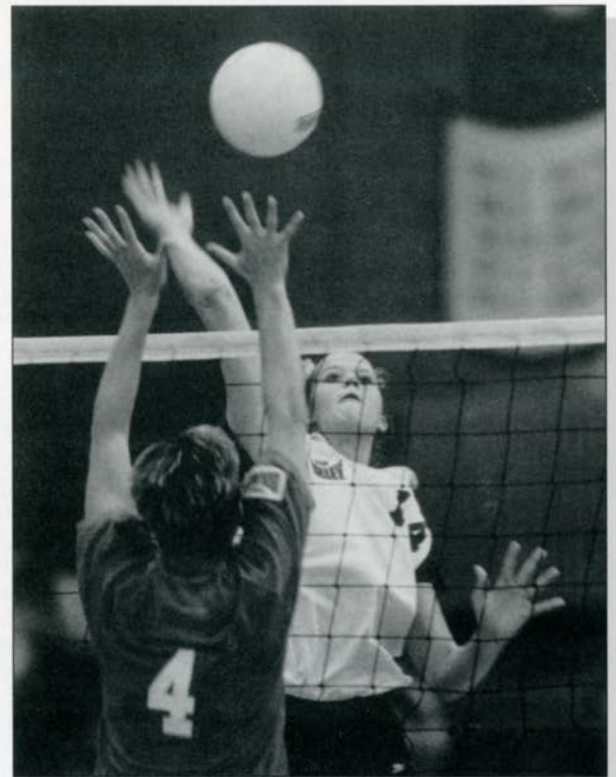

Personal Profile

FAVORITE BOOK: Any sappy love story

FAVORITE MOVIE: Pretty Woman

FAMOUS RELATIVE: Uncle drives the Budweiser Clydesdale hitch.

THE BEST PART OF BEING AN ATHLETE AT UNI: The friendships and success.

BEST MEMORY IN SPORTS: Last season, 20-0 in the conference, NCAA's.

MISCELLANEOUS: I'm always up for something fun and sometimes a little nutty even. If you can't laugh at yourself, you can't have any fun.

Career Statistics

Year	M/GP	K	E	ATT	PCT	SA	DIG	BS	BA	TB	KPG	DPG	BPG
1997	27/102	213	99	539	.212	2	105	7	64	71	2.09	1.03	0.70
1998	28/97	281	113	631	.266	16	203	7	75	82	2.90	2.09	0.85
Total	55/199	494	212	1170	.241	18	308	14	139	153	2.48	1.55	0.77